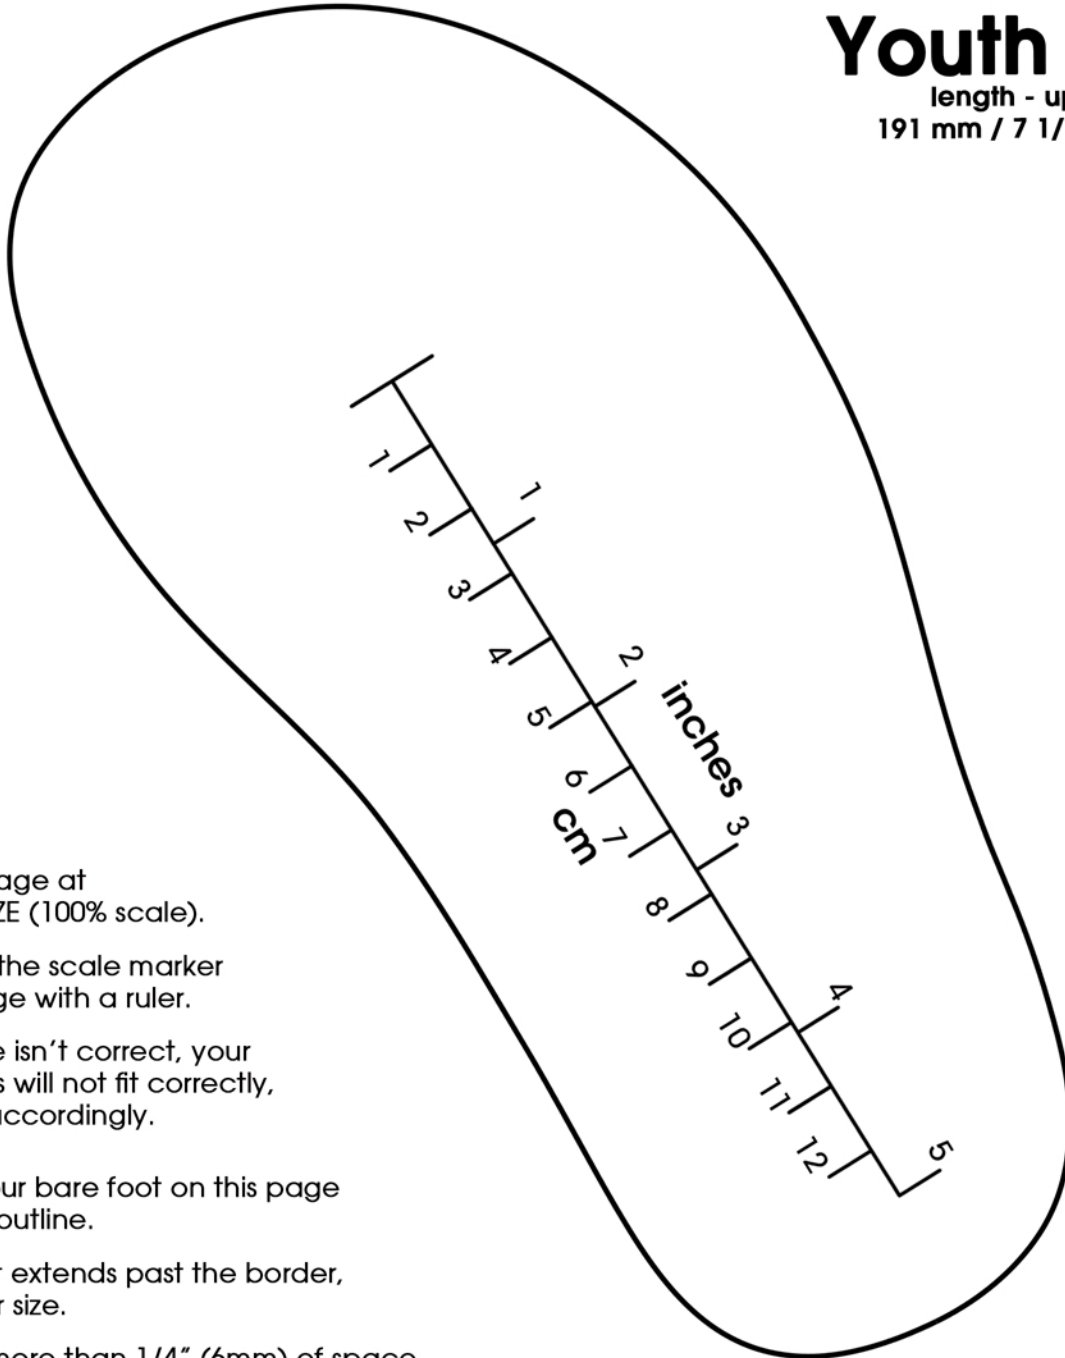

## Youth 13c

length - up to  
191 mm / 7 1/2 inches

1. Print this page at ACTUAL SIZE (100% scale).

Compare the scale marker on this page with a ruler.

If the scale isn't correct, your Xero Shoes will not fit correctly, so adjust accordingly.

2. Position your bare foot on this page inside the outline.

If your foot extends past the border, try a larger size.

If there is more than 1/4" (6mm) of space past your heel and the front of your toes, try a smaller size.